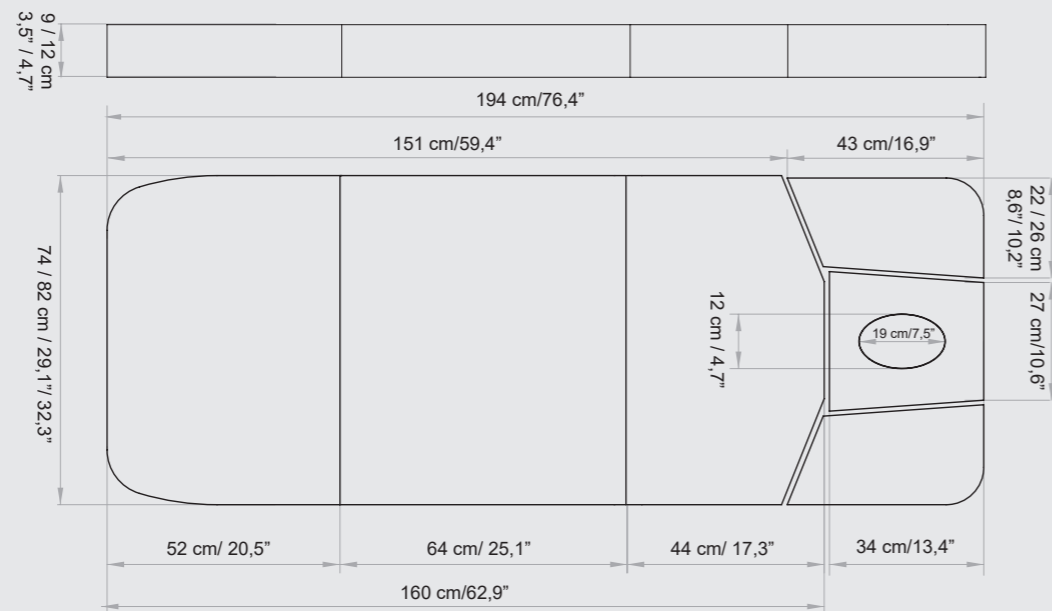

MATTRESS WIDTH LARGHEZZA MATERASSO

S - 74 CM / 29,1"

Standard Width - 74 cm / 29,1"
Larghezza Standard - 74 cm / 29,1"

M - 82 CM / 32,3"

Medium Width - 82 cm / 32,3"
Larghezza Medium - 82 cm / 32,3"

L - 90 CM / 35,4"

Large Width - 90 cm / 35,4"
Larghezza Large - 90 cm / 35,4"

The images are for illustrative purposes only and may not reflect the actual finish of the product, particularly when viewed through a screen. Therefore, the **SELECTION OF THE FINISHES** of the **BASES** and **MATTRESS FABRICS** must take place **AFTER CONSULTING** the **LUXURY BOX PHYSICAL SAMPLES** and the **COLOR CHARTS**.

EVO LINE - STANDARD

AVAILABLE FOR WIDTH / DISPONIBILE PER LARGHEZZA: 74 / 82 / 90 CM

EVO LINE - MEMORY

AVAILABLE FOR WIDTH / DISPONIBILE PER LARGHEZZA: 74 / 82 CM

VERONA EVO - STANDARD

AVAILABLE FOR WIDTH / DISPONIBILE PER LARGHEZZA: 74 / 82 CM

VERONA EVO - MEMORY

AVAILABLE FOR WIDTH / DISPONIBILE PER LARGHEZZA: 74 / 82 CM

TECHNICAL REQUIREMENTS

CARATTERISTICHE TECNICHE

| ABSORPTION ASSORBIMENTO | VOLTAGE VOLTAGGIO | POWER POTENZA | FREQUENCY FREQUENZA | WARRANTY | GARANZIA |
|----------------------------|----------------------|------------------|------------------------|--|--|
| 4 Amax (1,7 A) | 100 Vac (240Vac) | 250W | 50/60 Hz | <i>Mattress heating: 1 year</i> <i>Electric parts and controls: 3 years</i> <i>Undeformable foam: 5 years</i> <i>Actuators: 5 years</i> <i>Structure: Lifetime</i> | Riscaldamento materasso: 1 anno Parti elettriche e comandi: 3 anni Gomma indeformabile: 5 anni Attuatori: 5 anni Struttura: a vita |