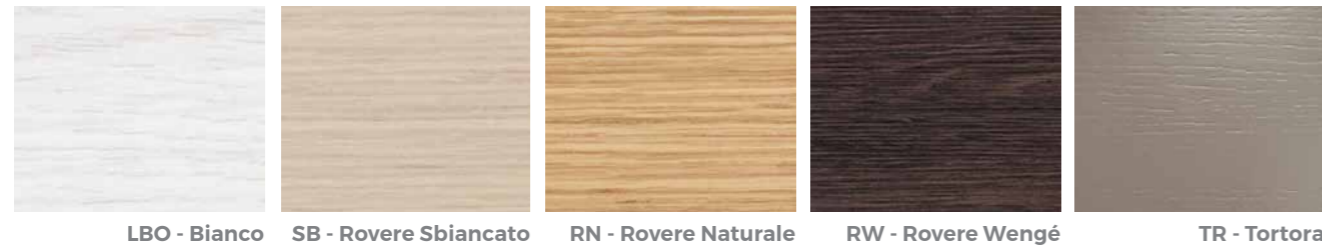

BASE CUSTOMIZATION PERSONALIZZAZIONE BASE

SIRIO - FINISHES CHART

Today, 70% of the company's wooden equipment and treatment tables are manufactured using FSC certified lumber from unprotected forests. The woods are furnished by suppliers that have committed themselves to sustainable development, guaranteeing full compliance with the best environmental protection practices.

Oggi, il 70% delle attrezzature e dei lettini in legno dell'azienda sono realizzati con legname certificato FSC proveniente da foreste non protette. I legni provengono da fornitori che si sono impegnati per lo sviluppo sostenibile, garantendo il pieno rispetto delle migliori pratiche di tutela ambientale.

The images are for illustrative purposes only and may not reflect the actual finish of the product, particularly when viewed through a screen. Therefore, the **SELECTION OF THE FINISHES** of the **BASES** and **MATTRESS FABRICS** must take place **AFTER CONSULTING** the **LUXURY BOX PHYSICAL SAMPLES** and the **COLOR CHARTS**.

Le immagini hanno valore puramente illustrativo e possono non rispecchiare la finitura reale del prodotto, in particolare se visualizzate attraverso uno schermo. Pertanto la **SELEZIONE DELLE FINITURE** delle **BASI** e dei **RIVESTIMENTI** dei **MATERASSI** deve avvenire **PREVIA CONSULTAZIONE** della **CAMPIONATURA FISICA** della **LUXURY BOX** e delle **CARTELLE COLORI**.

ACCESSORIES UPON REQUEST ACCESSORI SU RICHIESTA

All tables have a standard setting customizable upon request.

Tutti i lettini hanno una configurazione standard personalizzabile su richiesta.

Oil-resistant protection
Proteggi materasso resistente agli oli

Luxury "Dreamsoft" cover
Coprilettino Dreamsoft

Rotating Evo armrest couple
Coppia braccioli girevoli Evo

Luxury towel
Telo Deluxe

Color therapy
Cromoterapia

Bluetooth sound system
Sistema Bluetooth

Roll Holder (75 cm)
Portarotolo (75 cm)

Wireless foot pedal control with memories
Pedaliera wireless con memorie

Heating system
Riscaldamento

Adjustable cushion
Cuscino regolabile

Wheels with brake (ø 50 mm)
Ruote con freno (ø 50 mm)

Vario Led Flex lamp
Lampada Vario Led Flex

Clamp for Vario Led Flex Lamp
Morsetto per Lampada Vario Led Flex

UK cable
Cavo UK

USA cable
Cavo USA

Disposable EVO Headrest cover (pack 100 pcs.)
Copritesta EVO monouso (confezione 100 pz.)

Plastic leg protection
Protezione gambe in plastica

Customized mattress with logo
Personalizzazione materasso con logo