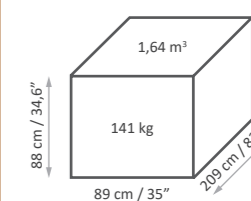

Packaging details

MAXIMUM CAPACITY
PORTATA MASSIMA
200 kg